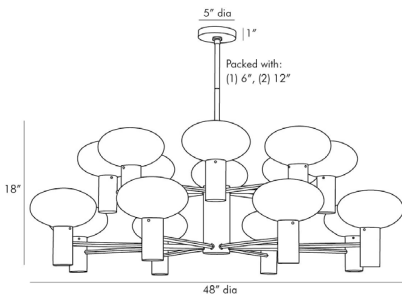

## BENTLEY CHANDELIER

89628

H: 25 IN, Dia: 48.00 IN

Antique Brass, Opal Glass

Contract Suitable As Is

Finished in antique brass the cylindrical center features several slender arms that spider out in a diamond-like formation to showcase sixteen mushroom-shaped opal glass globes. The connection between the glass and the steel is clean and concise—visually streamlining this piece. Over-sized this luxe light is a great solution for personal or professional spaces in need of a little (or a lot!) of luster. Damp-rated, although limited cov-

### DIMENSIONS

Globe 1	H: 5.5 IN, Dia: 8.00 IN
Chandelier	H: 18 IN, Dia: 48.00 IN
Minimum Hanging Height	25 IN
Maximum Hanging Height	49 IN
Canopy	H: 1 IN, Dia: 5.00 IN